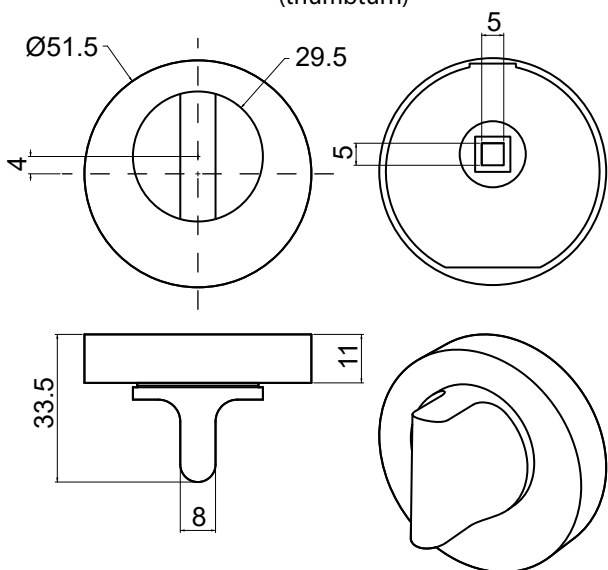

Toilet accessories R-52- Dimensions

Scandinavian standard
(thumbturn)

Scandinavian standard
(emergency release)

European standard
(thumbturn)

European standard
(emergency release)

Mounting plate hole configurations

European standard

Scandinavian standard
(2014-lock cases and similar)

beslag online