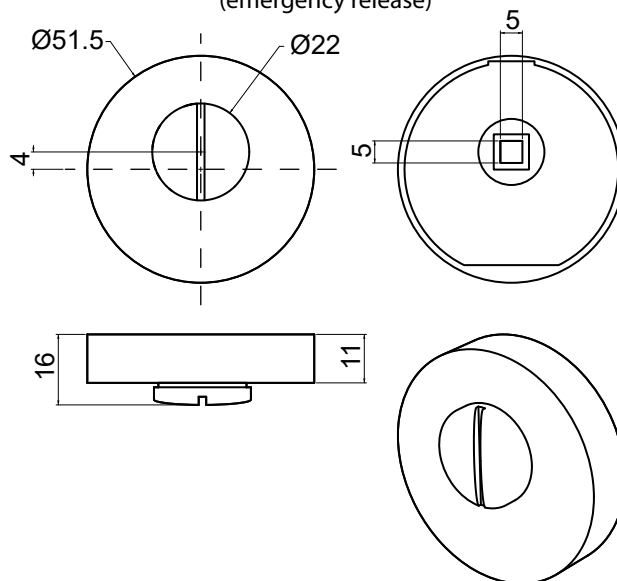

Toilet accessories R-52- Dimensions

Scandinavian standard
(thumbturn)

Scandinavian standard
(emergency release)

European standard
(thumbturn)

European standard
(emergency release)

Mounting plate hole configurations

European standard

Scandinavian standard
(2014-lock cases and similar)

beslag online