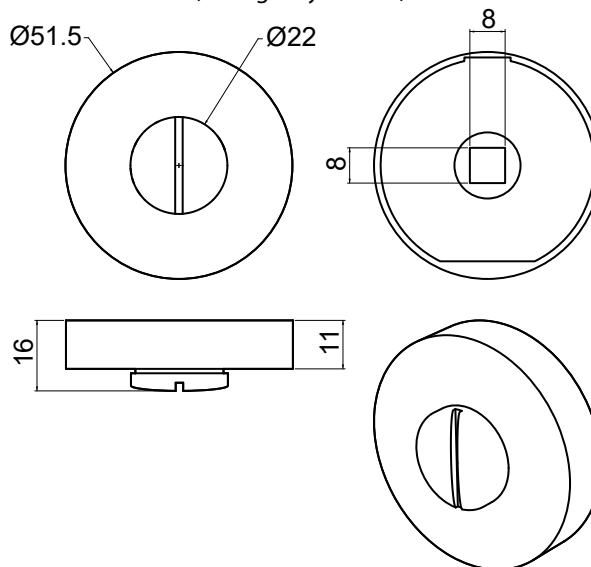

Toilet accessories R-52- Dimensions

Scandinavian standard
(thumbturn)

Scandinavian standard
(emergency release)

European standard
(thumbturn)

European standard
(emergency release)

Mounting plate hole configurations

European standard

Scandinavian standard
(2014-lock cases and similar)

beslag online