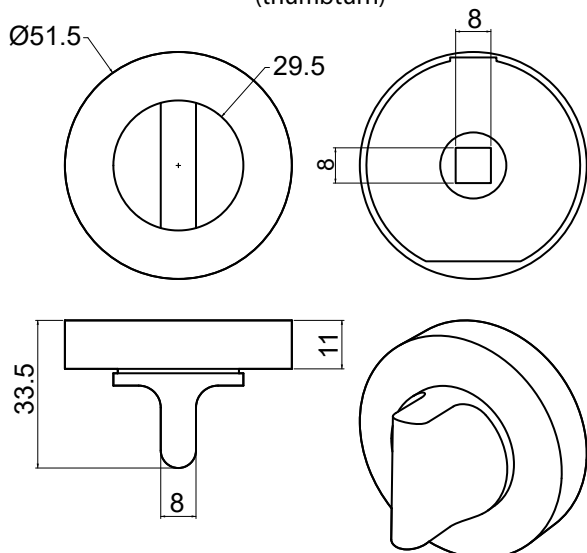

Toilet accessories R-52- Dimensions

Scandinavian standard
(thumbturn)

Scandinavian standard
(emergency release)

European standard
(thumbturn)

European standard
(emergency release)

Mounting plate hole configurations

European standard

Scandinavian standard
(2014-lock cases and similar)

beslag online