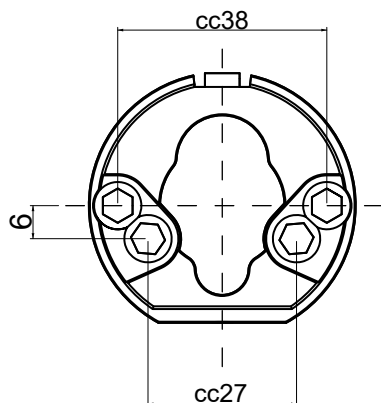

Mounting plate hole configurations

European standard

Scandinavian standard
(2014-lock cases and similar)

beslag online